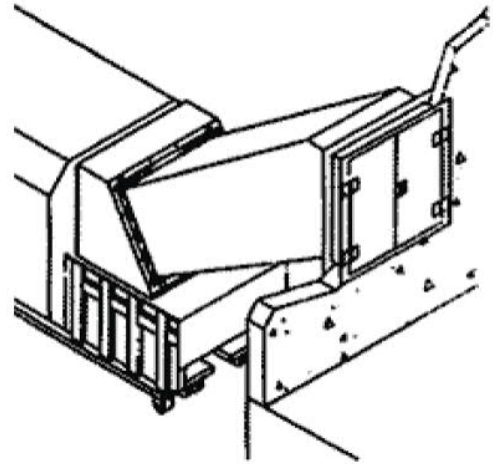

SELF CONTAINED COMPACTORS (STANDARD INSTALLATION)

Ground loading 3-door lockable dog house enclosure (2-door also available)

Over the rear suspended security chute with inside U/L security fire door

Over the side suspended security chute with inside U/L security fire door

Dock loading 2-door lockable bulkhead dog house enclosure requires interlock switches

Dock loading open hopper extension

Dock loading open low hopper extension

SELF CONTAINED COMPACTORS (STANDARD INSTALLATION)

Approximate Specifications

	20 Cubic Yard	35 Cubic Yard
CAPACITY IN CUBIC YARDS:	20	35
OVERALL LENGTH:	15'-10"	23'-5"
OVERALL HEIGHT:	8'-8"	8'-8"
HOPPER SIZE:	L-40", W-60", D-36"	Two cubic yard

Please note: Every installation is fully customizable based upon customer needs and location set up