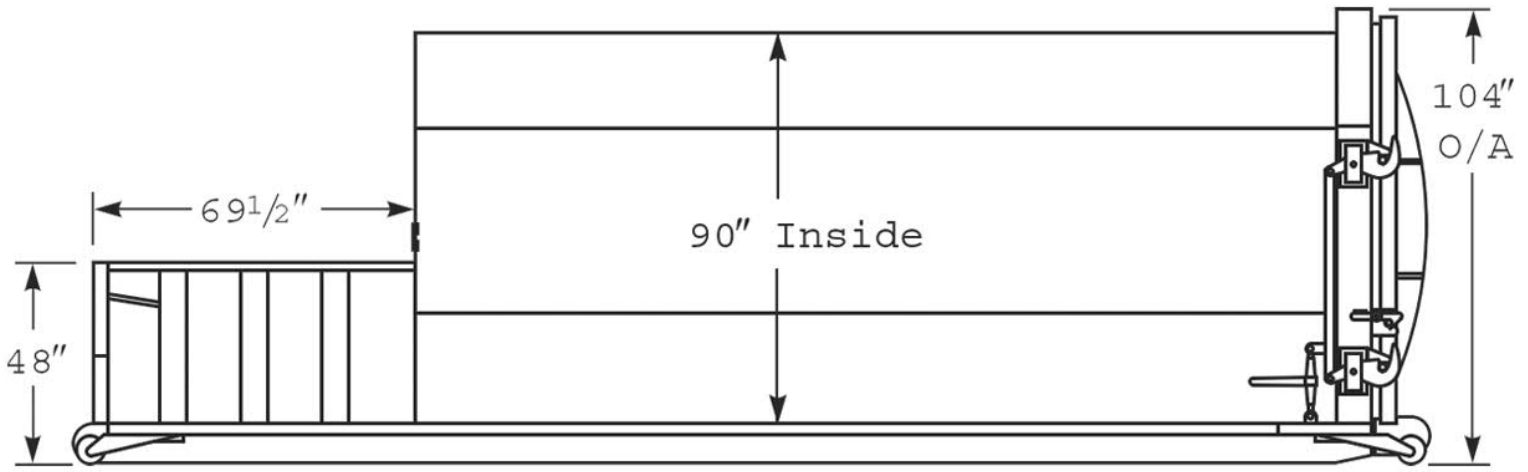

SELF CONTAINED COMPACTORS (STANDARD INSTALLATION)

Ground loading 3-door lockable dog house enclosure (2-door also available)

Over the rear suspended security chute with inside U/L security fire door

Over the side suspended security chute with inside U/L security fire door

Dock loading 2-door lockable bulkhead dog house enclosure requires interlock switches

Dock loading open hopper extension

Dock loading open low hopper extension

SELF CONTAINED COMPACTORS (STANDARD INSTALLATION)

Approximate Specifications

	20 Cubic Yard	35 Cubic Yard
CAPACITY IN CUBIC YARDS:	20	35
OVERALL LENGTH:	15'-10"	23'-5"
OVERALL HEIGHT:	8'-8"	8'-8"
HOPPER SIZE:	L-40", W-60", D-36"	Two cubic yard

Please note: Every installation is fully customizable based upon customer needs and location set up